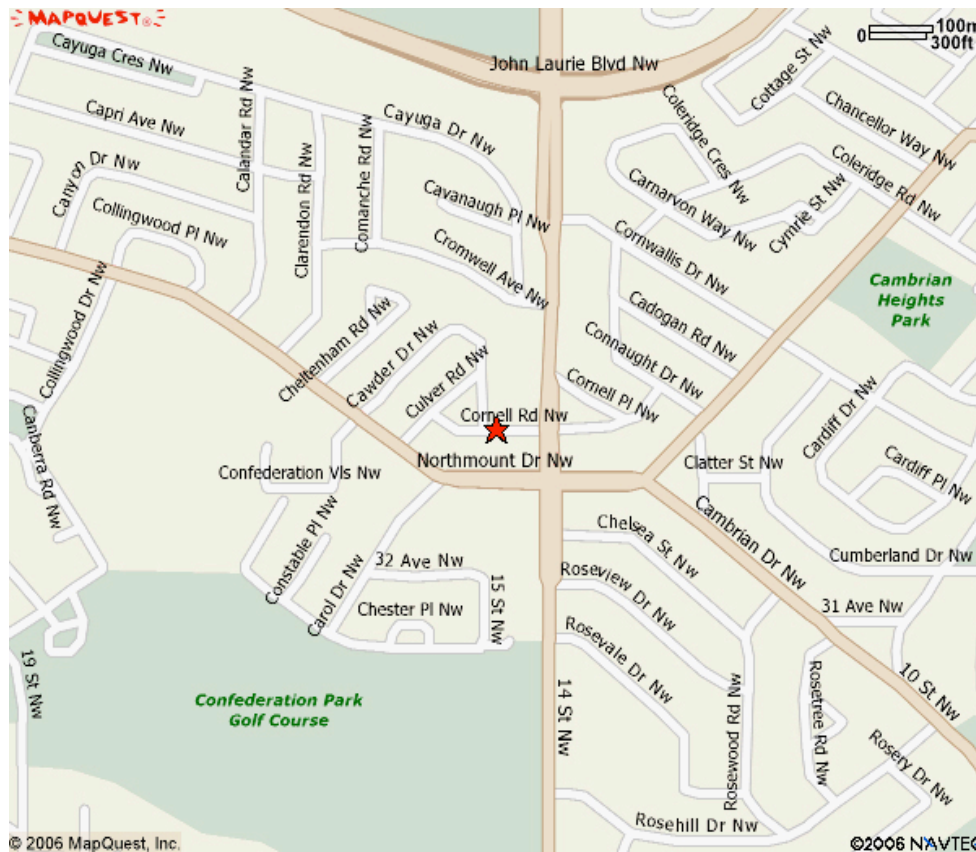

**Canadian Hard of Hearing Association - Calgary
63 Cornell Road NW**

You will find directions below the map

If you are coming north from John Laurie Blvd

Turn onto 14th Street and go south towards Northmount Drive
Turn right onto CORNELL Road NW (one block before lights at Northmount Dr)
Turn immediately left into the City of Calgary Transit parking lot
Deaf & Hard of Hearing Society is the red brick building on the west side of the parking lot

If you are coming from south Calgary

Travel north up 14th Street NW
Turn left onto NORTHMOUNT Drive NW
Turn right onto CULVER Road NW
Turn right onto CORNELL Road NW
Turn right into the City of Calgary Transit Parking lot
Deaf & Hard of Hearing Society is the red brick building on the west side of the City of Calgary Transit parking lot